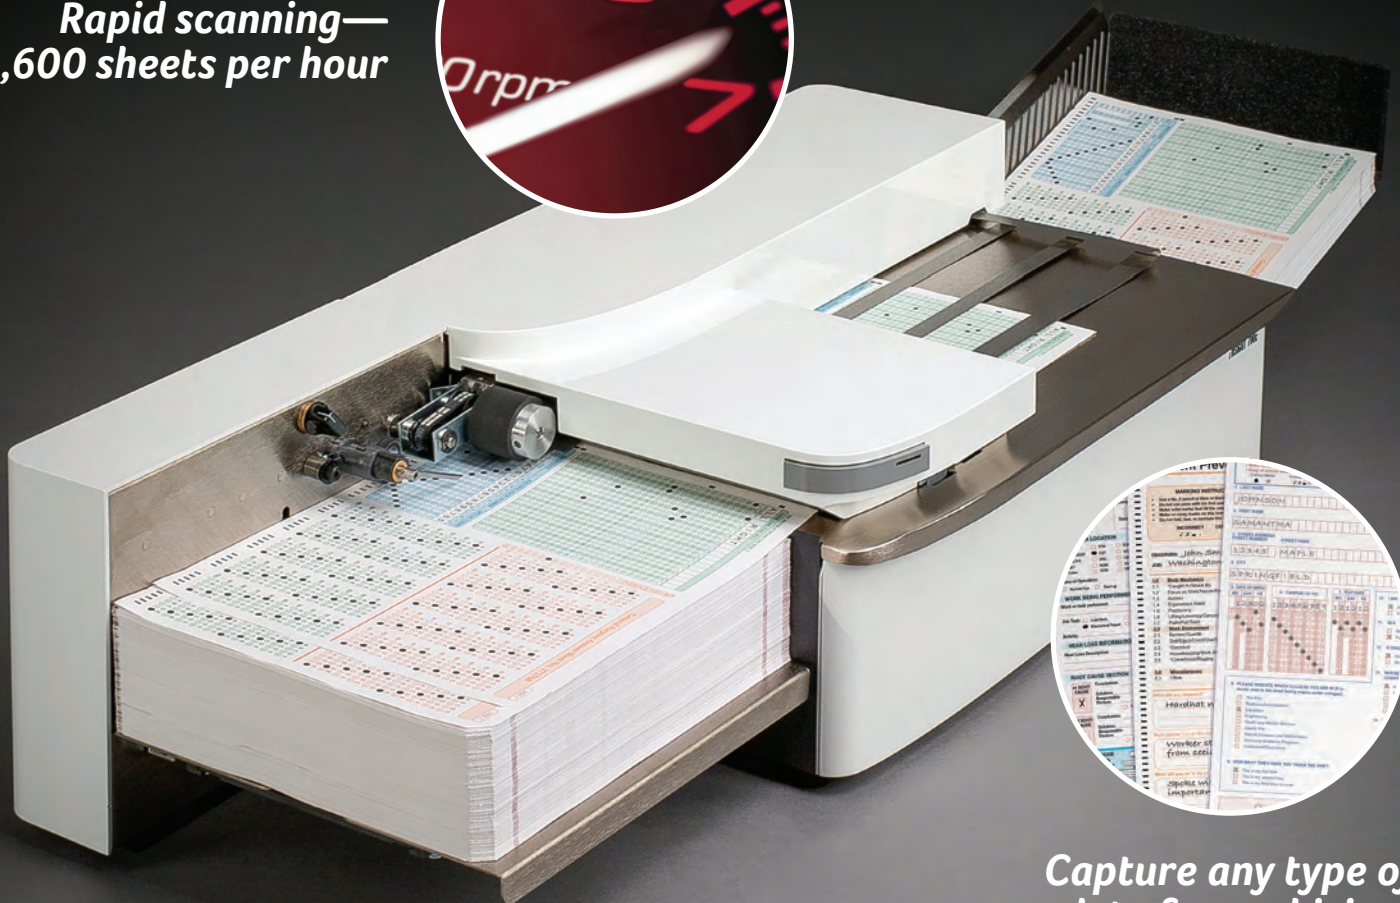

Rapid OMR and Image Scanning with Color

iNSIGHT™ 700c OMR and Imaging Scanner

Trust the Scantron family of high-precision, high-speed data collection tools, with their proven optical mark recognition (OMR) and imaging features, to meet your data management needs. The iNSIGHT 700c OMR and Imaging scanner allows for rapid, reliable color scanning.

*Rapid scanning—
6,600 sheets per hour*

*Capture any type of
data for archiving
and analysis*

*Image capture with
NO reduction in
scanning speed*

SCANTRON®